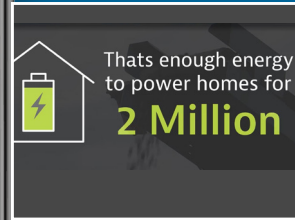

BEHIND THE SWITCH

Affordability. Reliability. Diversity.

Georgia Power has introduced a new **online video series** – Behind the Switch (BTS) that shows the company's commitment to providing some of the country's most reliable energy at rates below the national average.

The new BTS series focuses on the company's evolving diverse generation portfolio of Nuclear, Hydro, Coal, Solar and Natural Gas.

Behind the Switch also spotlights Georgia Power's diverse powerful people who supply customers safe, reliable and affordable energy every day.