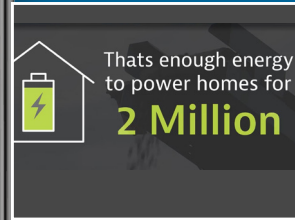

The new BTS series focuses on the company's evolving diverse generation portfolio of Nuclear, Hydro, Coal, Solar and Natural Gas.

Behind the Switch also spotlights Georgia Power's diverse powerful people who supply customers safe, reliable and affordable energy every day.

Visit us on Facebook, Instagram, LinkedIn and YouTube.

BEHIND THE SWITCH

Affordability. Reliability. Diversity.

Georgia Power has introduced a new **online video series** – Behind the Switch (BTS) that shows the company's commitment to providing some of the country's most reliable energy at rates below the national average.